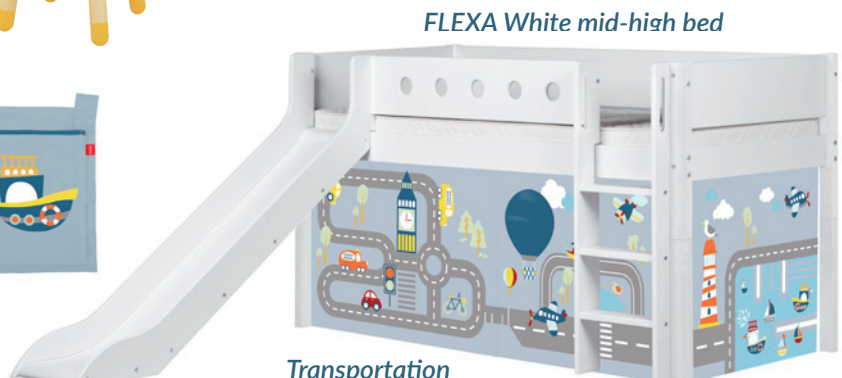

Get the *Style*

FLEXA helps you to design a stunning bedroom for your son. Take our most popular bed for a 3-5 year old and combine it with the popular theme, Transportation, where every detail of our textile theme is designed to develop your child's imagination.

Nordic blue
NCS S 5030-B

Dusty blue
NCS S 2010-R80B

Urban grey
NCS S4500-N

White
NCS S 0300-N

FLEXA Shelfie storage

Monty wall lamp

Transportation Storage boxes

Transportation Cave

FLEXA Cabby Wardrobe

Transportation bed linen

FLEXA Play table and stools

Transportation Bed pockets

FLEXA White mid-high bed

Transportation Play curtains

FLEXA[®]