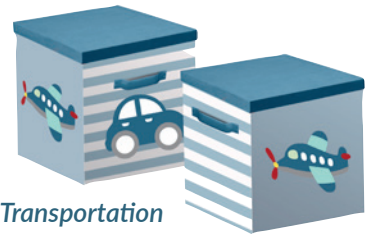

Nordic blue
NCS S 5030-B

Dusty blue
NCS S 2010-R80B

Urban grey
NCS S4500-N

White
NCS S 0300-N

FLEXA Shelfie storage

Monty wall lamp

Transportation Storage boxes

Transportation Cave